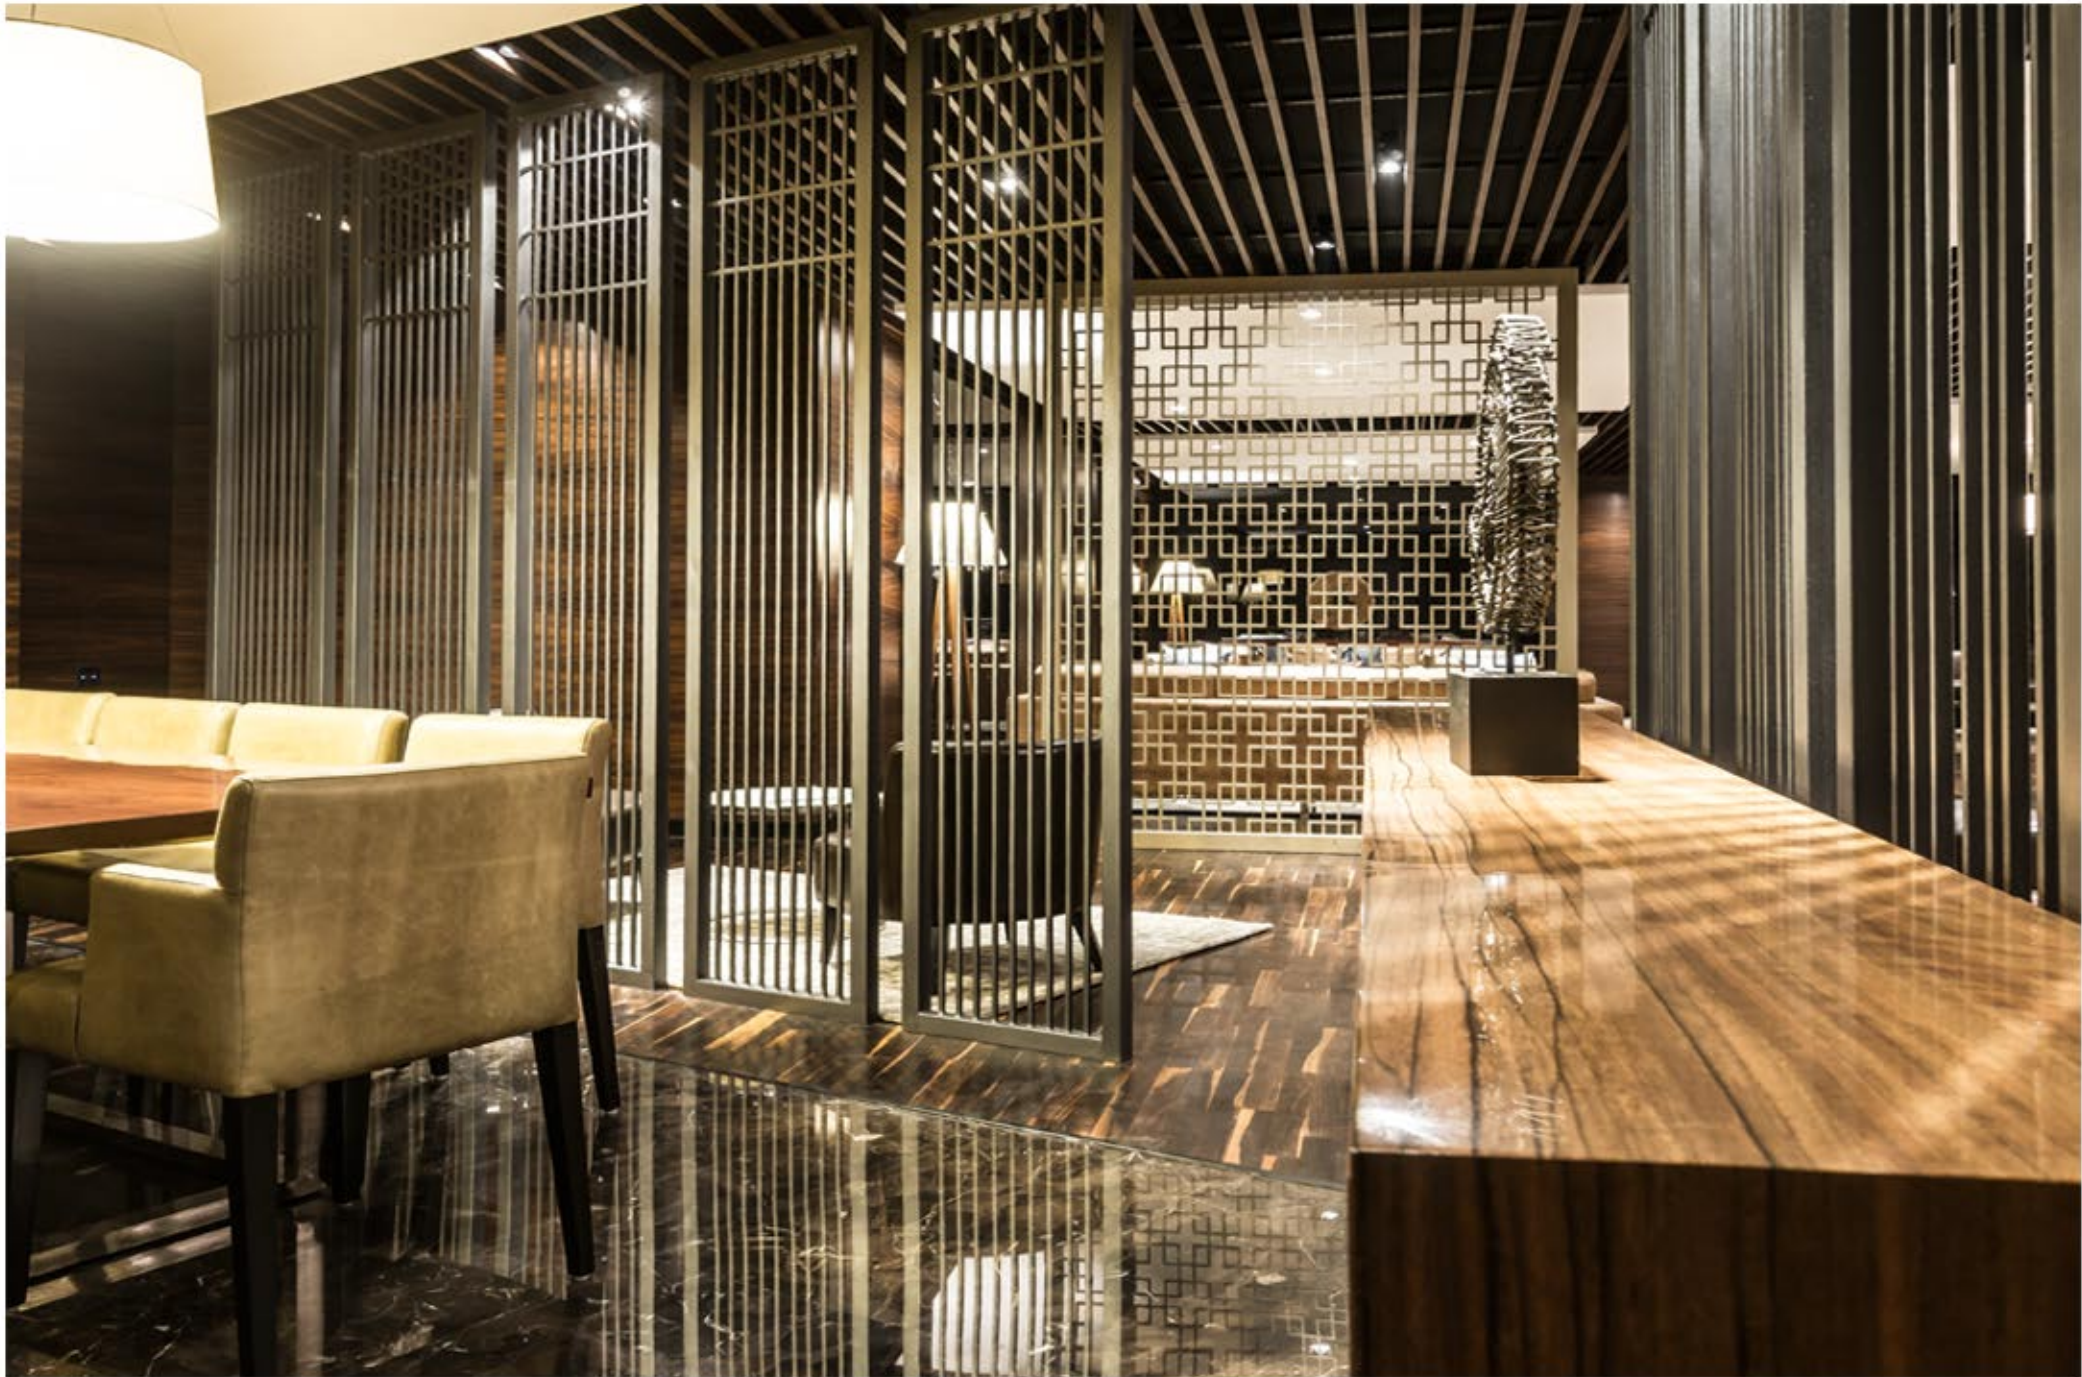

Havells Cafe

Noida | Area : 10000 sq.ft.

Havells Cafe

Noida | Area : 10000 sq.ft.

Havells Cafe

Noida | Area : 10000 sq.ft.

The Superluxe Lounge

New Delhi | Area : 5000 sq.ft.