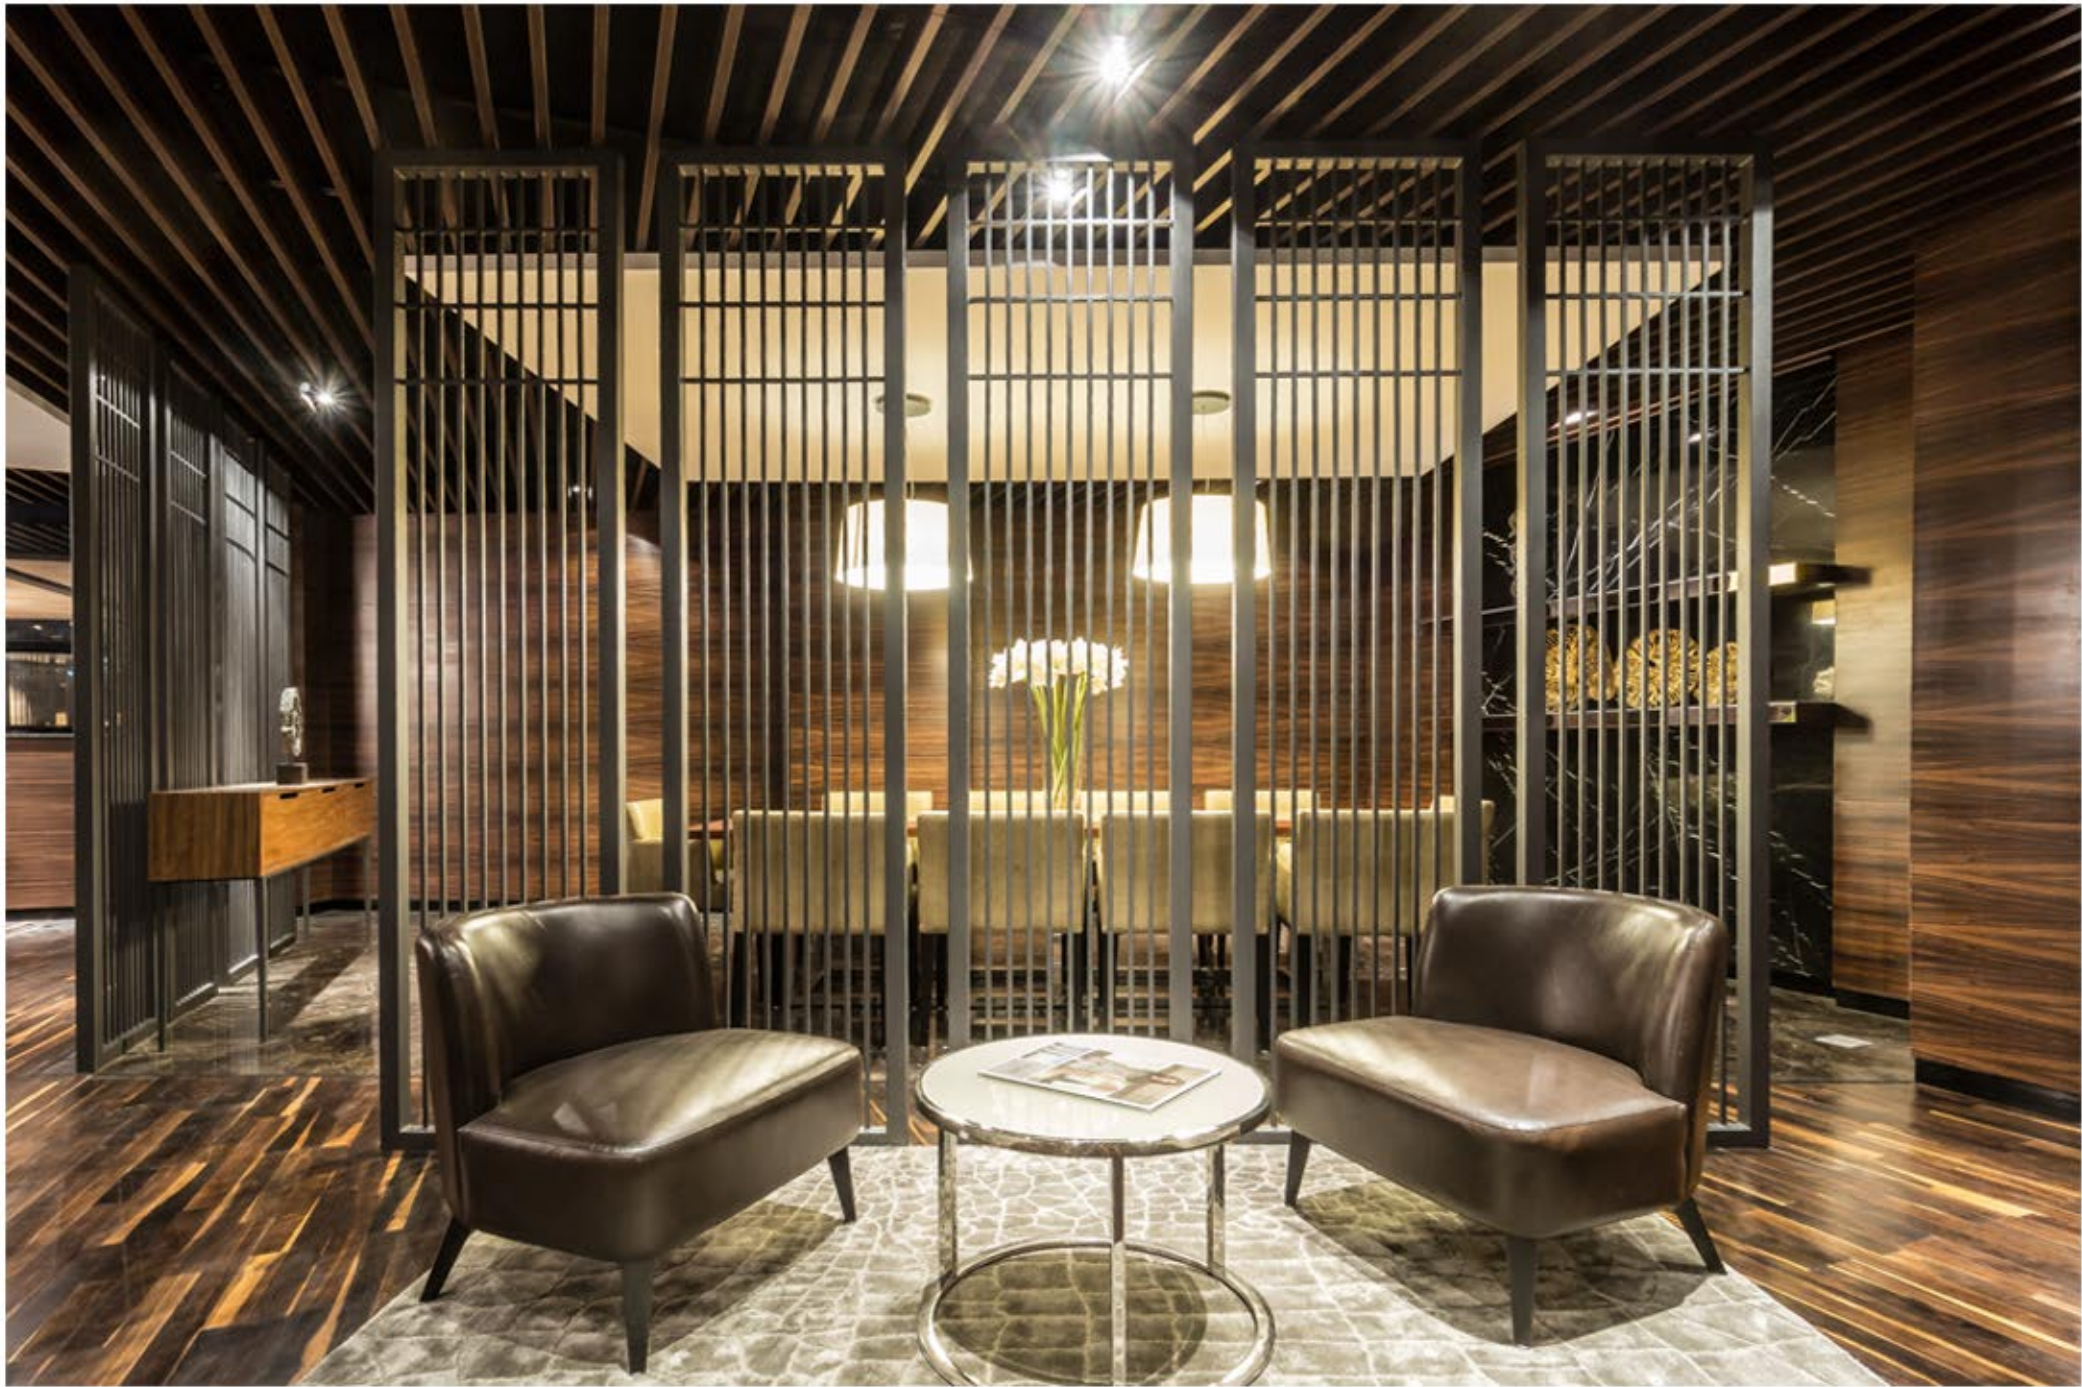

The Superluxe Lounge

New Delhi | Area : 5000 sq.ft.